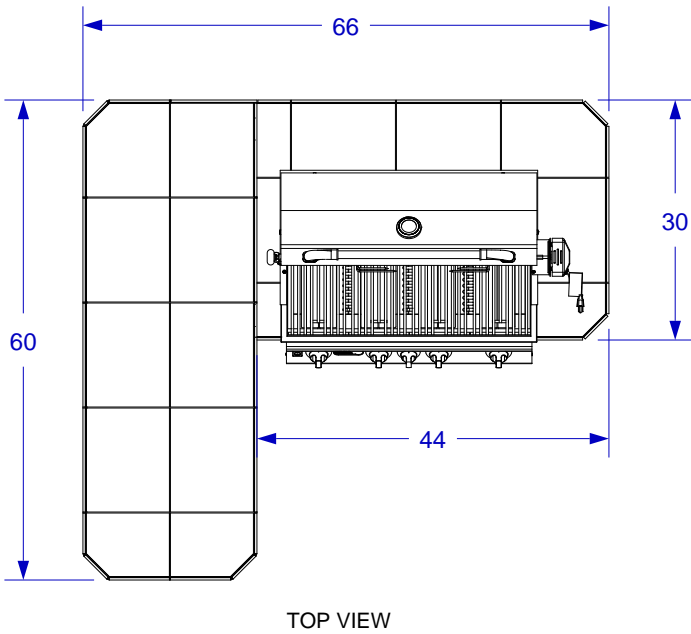

REVERSED PATIO Q ISLAND SPEC SHEET

- NOTES:**
1. 6" MAX HEIGHT ON ALL STUB-UPS.
 2. SHOWN WITH STANDARD 4-BURNER ANGUS GRILL
 3. SCALE: 1/2" = 1'-0"
 4. REVISION: 07/2013