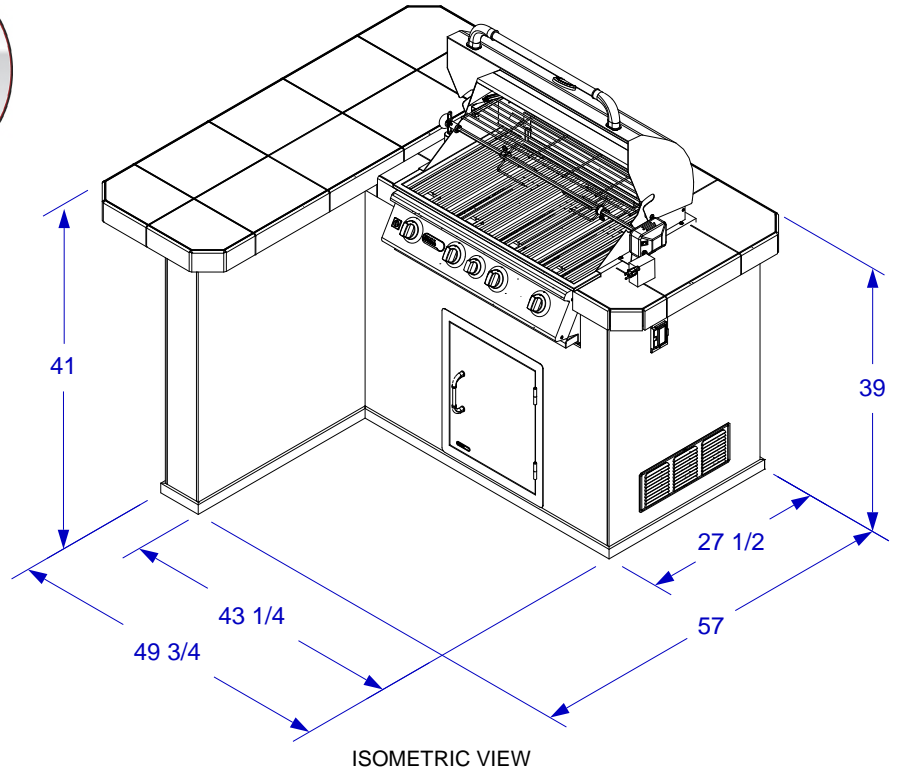

REVERSED PATIO Q ISLAND SPEC SHEET

- NOTES:**
1. 6" MAX HEIGHT ON ALL STUB-UPS.
 2. SHOWN WITH STANDARD 4-BURNER ANGUS GRILL
 3. SCALE: 1/2" = 1'-0"
 4. REVISION: 07/2013