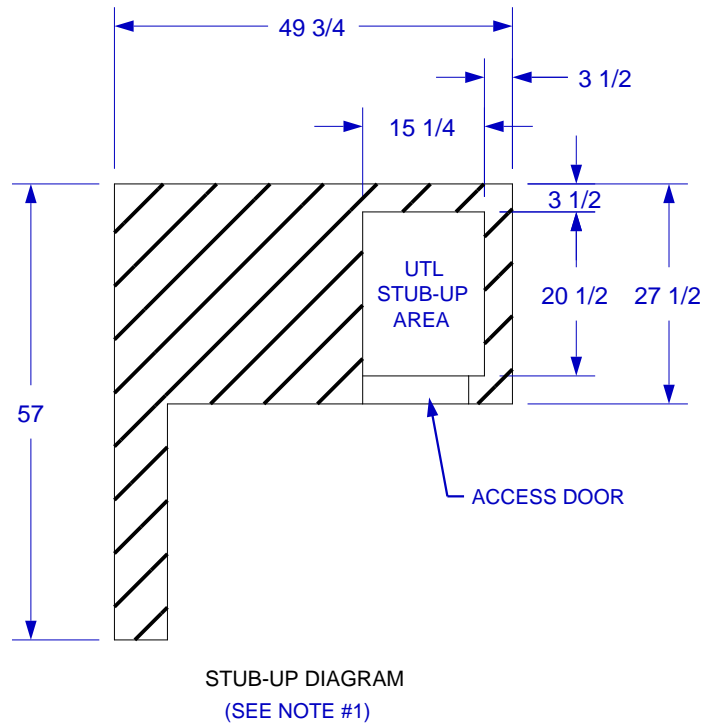

REVERSED PATIO Q ISLAND SPEC SHEET

- NOTES:**
1. 6" MAX HEIGHT ON ALL STUB-UPS.
 2. SHOWN WITH STANDARD 4-BURNER ANGUS GRILL
 3. SCALE: 1/2" = 1'-0"
 4. REVISION: 07/2013