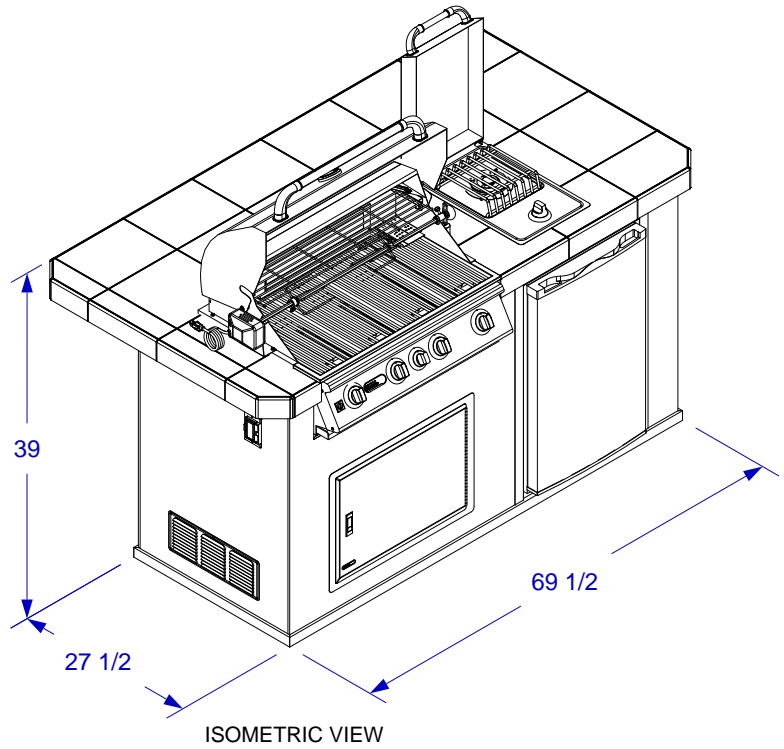

**POWER Q ISLAND**  
**W/ 43" TOP & ANGUS**  
**GRILL SPEC SHEET**

- NOTES:**
1. FOR ROCK FINISHES, ADD 1 1/2" ON ALL BASE SIDES.
  2. 6" MAX HEIGHT ON ALL STUB-UPS.
  3. SHOWN WITH STANDARD 4-BURNER ANGUS GRILL.
  4. SCALE: 1/2" = 1'-0"
  5. REVISION: 10/2009