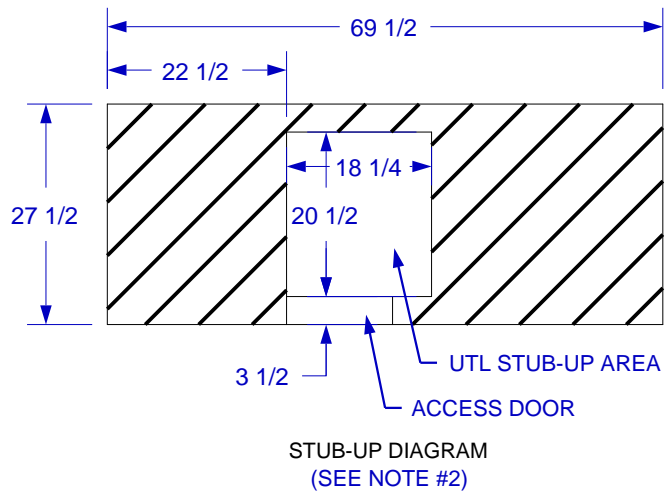

**POWER Q ISLAND**  
**W/ 43" TOP & ANGUS**  
**GRILL SPEC SHEET**

- NOTES:**
1. FOR ROCK FINISHES, ADD 1 1/2" ON ALL BASE SIDES.
  2. 6" MAX HEIGHT ON ALL STUB-UPS.
  3. SHOWN WITH STANDARD 4-BURNER ANGUS GRILL.
  4. SCALE: 1/2" = 1'-0"
  5. REVISION: 10/2009