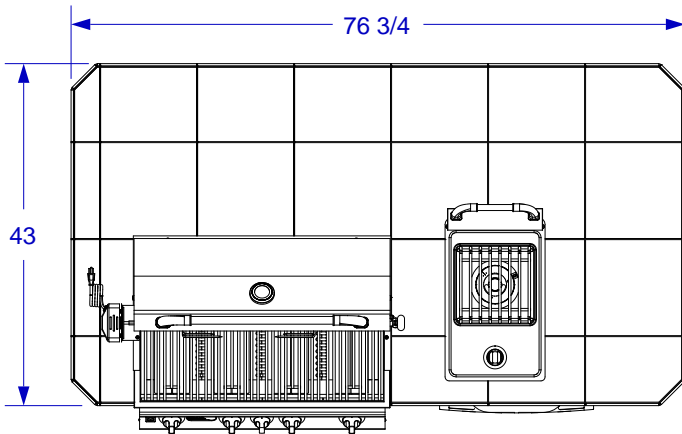

**POWER Q ISLAND**  
**W/ 43" TOP & ANGUS**  
**GRILL SPEC SHEET**

- NOTES:**
1. FOR ROCK FINISHES, ADD 1 1/2" ON ALL BASE SIDES.
  2. 6" MAX HEIGHT ON ALL STUB-UPS.
  3. SHOWN WITH STANDARD 4-BURNER ANGUS GRILL.
  4. SCALE: 1/2" = 1'-0"
  5. REVISION: 10/2009