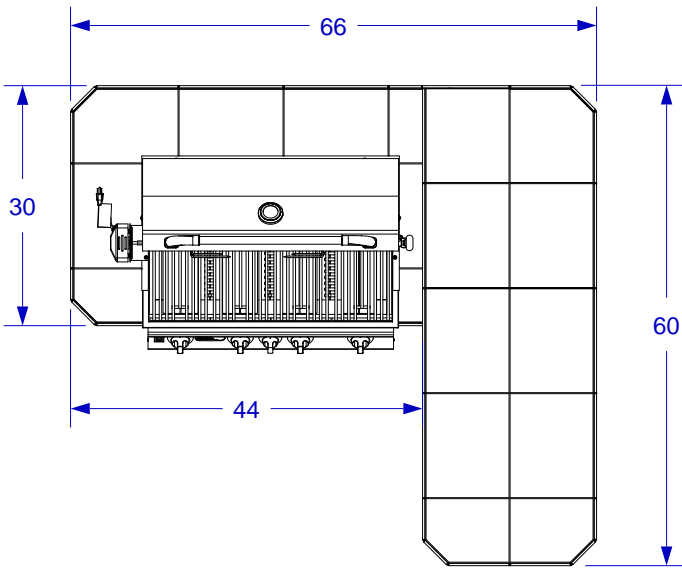

PATIO Q ISLAND SPEC SHEET

ISOMETRIC VIEW

TOP VIEW

STUB-UP DIAGRAM
(SEE NOTE #1)

- NOTES:**
1. 6" MAX HEIGHT ON ALL STUB-UPS.
 2. SHOWN WITH STANDARD 4-BURNER ANGUS GRILL.
 3. SCALE: 1/2" = 1'-0"
 4. REVISION: 07/2013