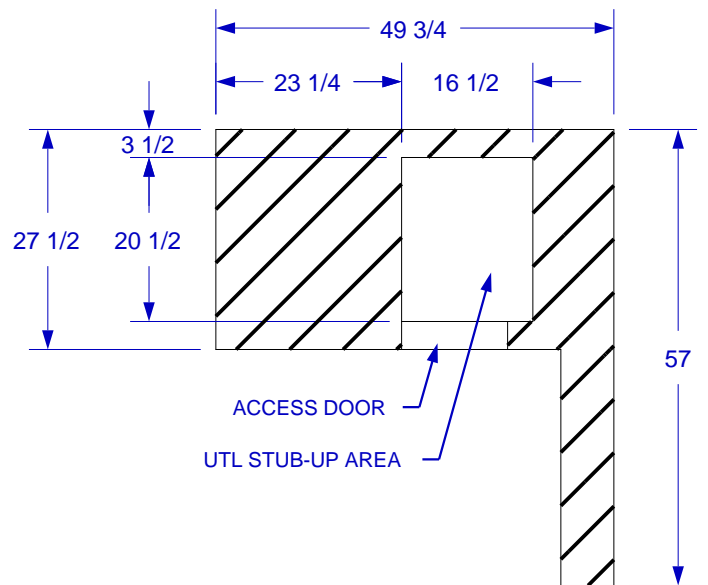

PATIO Q ISLAND SPEC SHEET

ISOMETRIC VIEW

TOP VIEW

STUB-UP DIAGRAM
(SEE NOTE #1)

- NOTES:**
1. 6" MAX HEIGHT ON ALL STUB-UPS.
 2. SHOWN WITH STANDARD 4-BURNER ANGUS GRILL.
 3. SCALE: 1/2" = 1'-0"
 4. REVISION: 07/2013