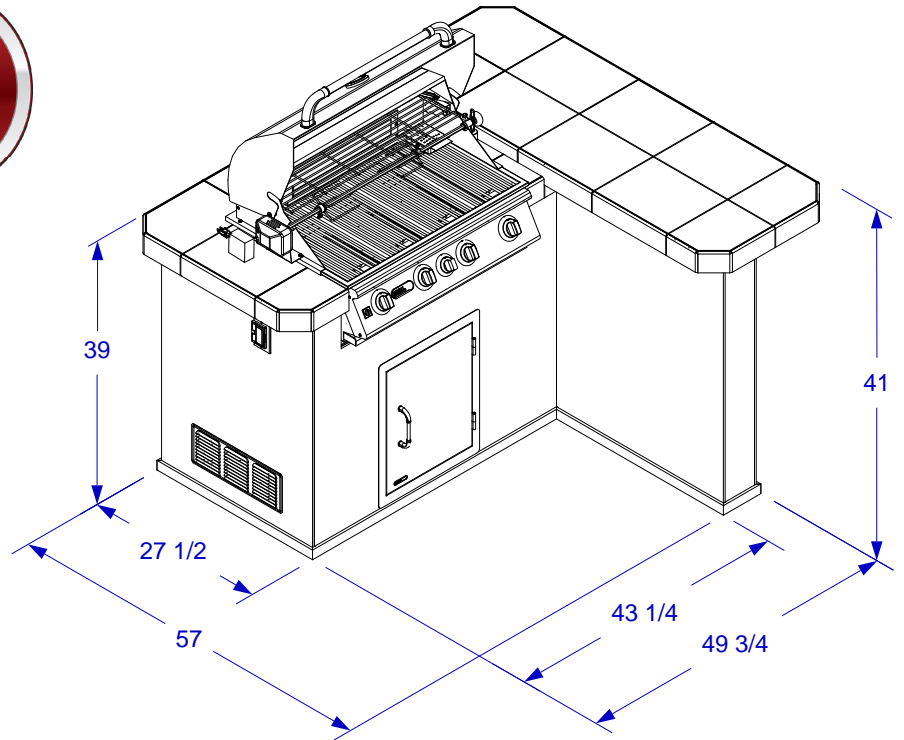

PATIO Q ISLAND SPEC SHEET

ISOMETRIC VIEW

TOP VIEW

STUB-UP DIAGRAM
(SEE NOTE #1)

- NOTES:**
1. 6" MAX HEIGHT ON ALL STUB-UPS.
 2. SHOWN WITH STANDARD 4-BURNER ANGUS GRILL.
 3. SCALE: 1/2" = 1'-0"
 4. REVISION: 07/2013